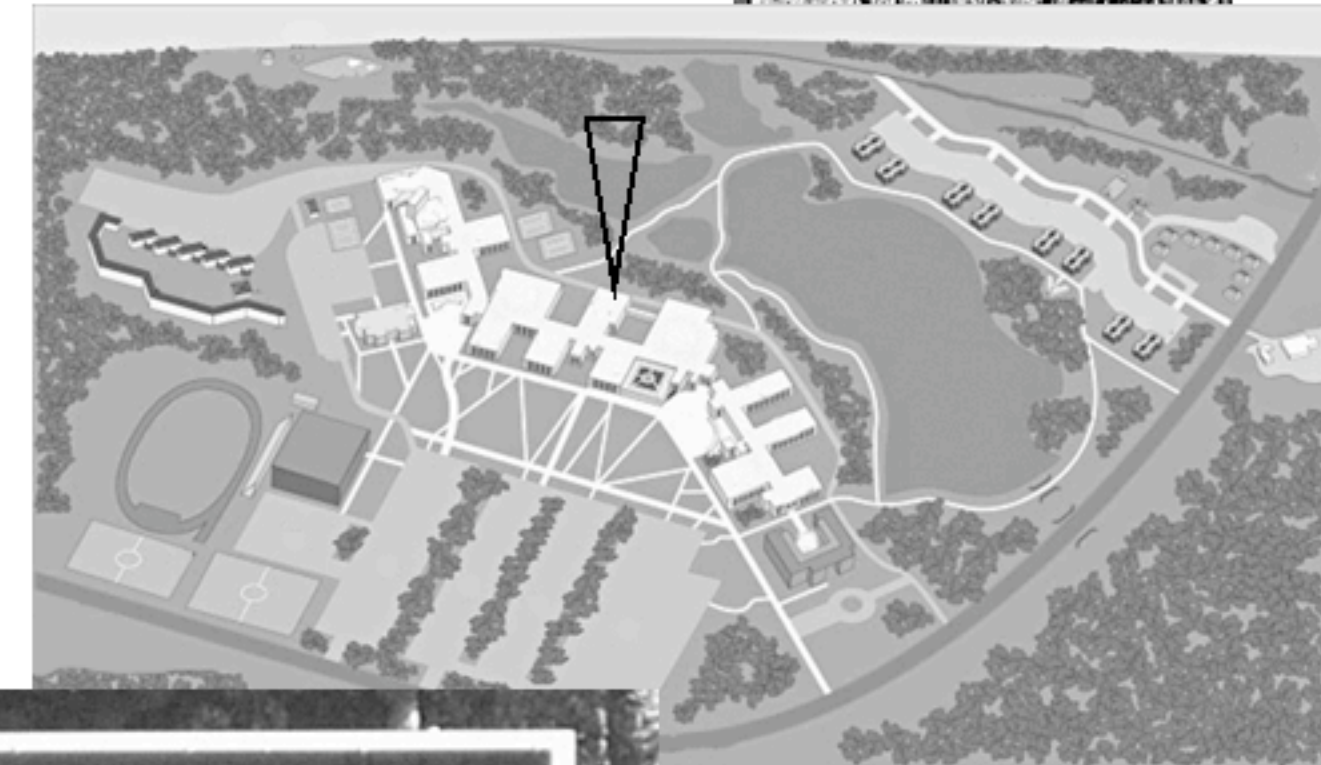

ENJOY OUR CAMPUS!

G-208, 4:30ish,
Friday the 7th.
(follow the arrow)

SIMPLISTIC DIRECTIONS TO THE LIT/LANG BASH — JUST FOLLOW OUR NEW SIGNAGE.

PLEASE DRIVE SAFELY

"Rather cluttered map, don't you think?"